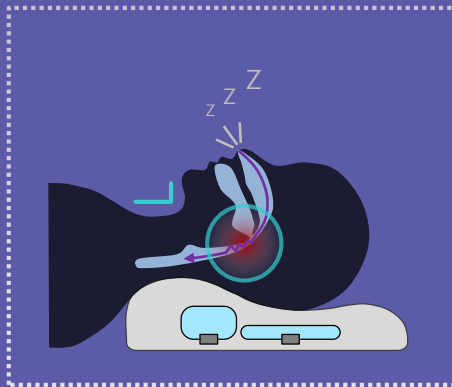

03 Mobile Application

Various sleeping care services are provided
in conjunction with the mobile application

Alleviate Snoring

Modulate Pillow Height

Monitor Sleep Patterns

Advise Better Sleep Methods
(to be added soon)

Show your sleeping time ·
tosses and turns · snoring · alarm

Recommend appropriate
sleeping time
(To be added soon)

Height adjustment

A user can **adjust the height of the pillow** on their own to **the most comfortable level**.

The air pockets can be changed to find an optimal posture

PHASE 1

Detect snoring

The sensors inside the pillow detect a user's snoring and respiration

PHASE 2

Alleviate snoring

The bottom part of the pillow is raised to enable them to breathe well without interfering with their sleep